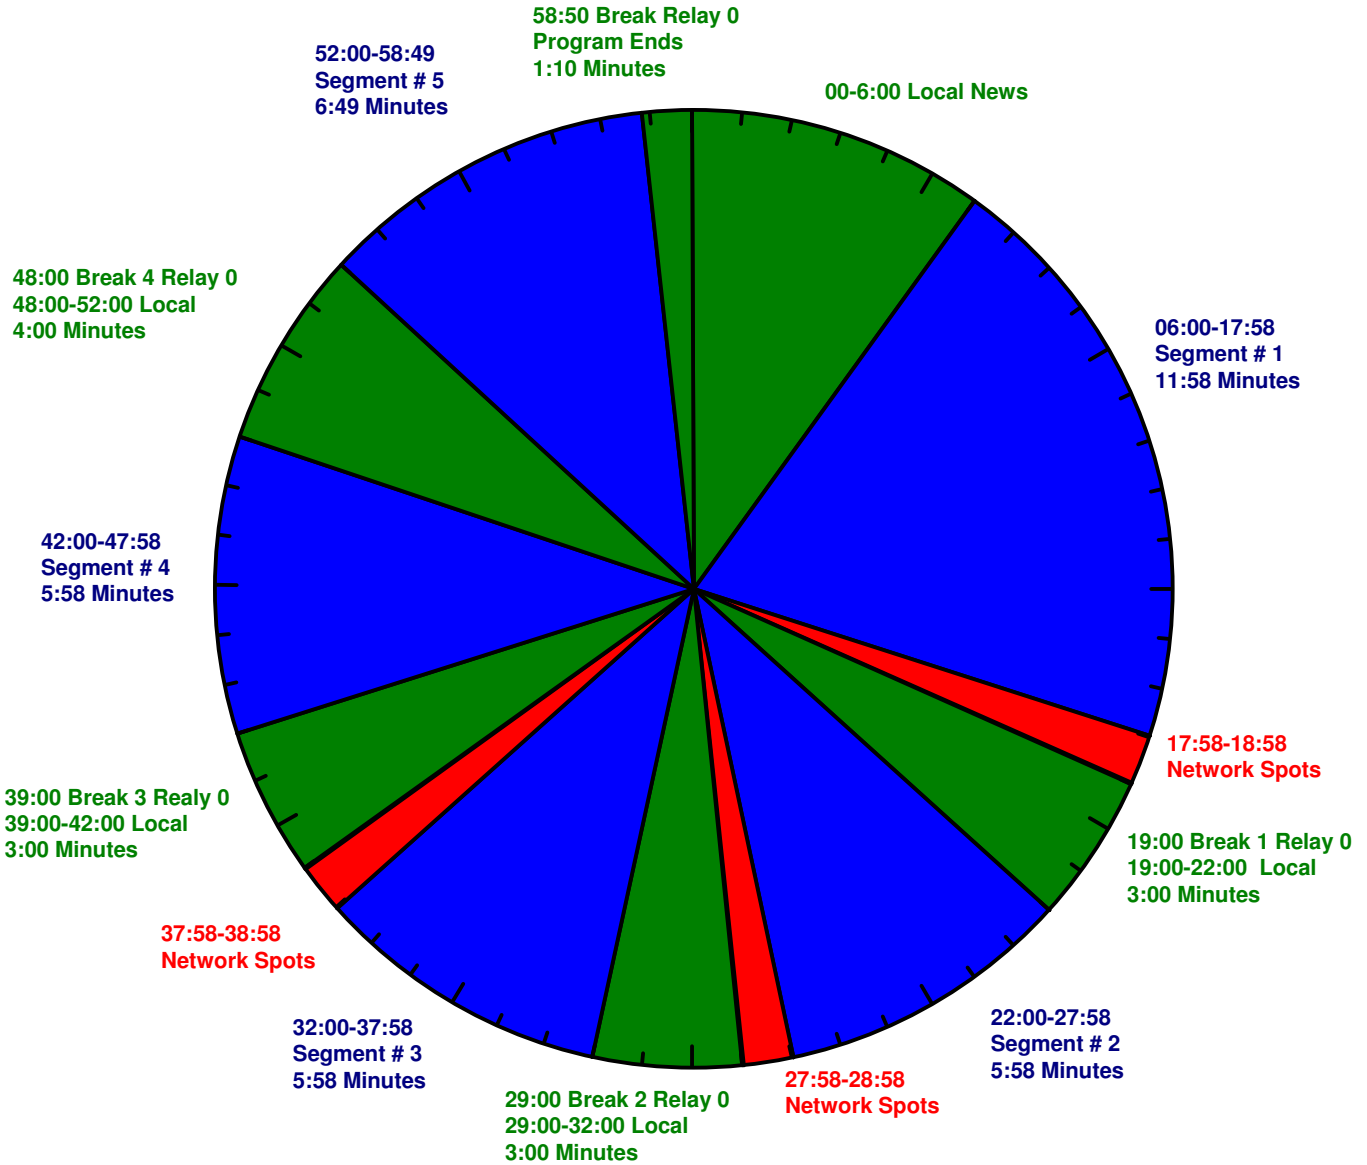

Lifestyles Unlimited
Sundays 10-11 AM & 1-2 PM ET
ABC/Citadel Media Satellite
GAB-1 / SS12R (left channel)
772-770-9000

www.GABadionetwork.com